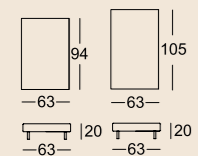

ARB-PSZ-RA 60/SB158*

ARB 60/SB168

EPT 60/SB84*

UE-EPT 60/SB95x95*

E-ARB 60/SB116*

E-ARB 60/SB168*

E-ARB 60/SB189*

E-ARB 60/SB210*

E-ARB-RA 60/SB116*

E-ARB-RA 60/SB168*

E-ARB-RA 60/SB189*

E-ARB-RA 60/SB210*

Important note: The backrest cushions are available with or without a transverse Cacharel pleat (decorative stitching).

*These elements are only shown in the left version. They are also available in the right version.

Modular upholstered bench element