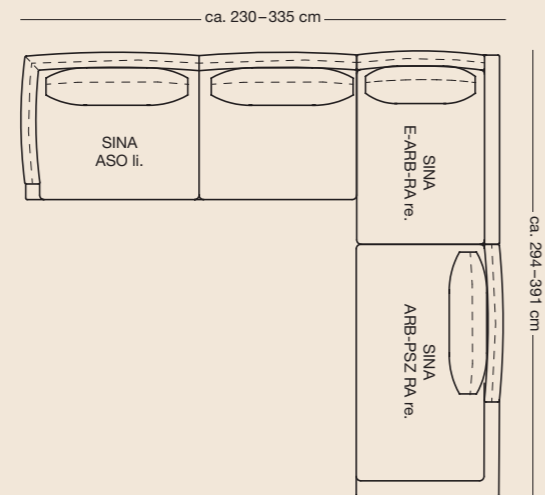

Combination longchair

Corner

Combination examples.

Corner

Landscape

Complementary.

Rolf Benz 906 SINA

Coffee table
(free-standing or connecting)

Dimensions:

- 63 x 94 cm or 63 x 104,5 cm
- Height 21, 24 or 27 cm

Leg design: steel, fine structure, matt powder-coated, optionally:

- Traffic black RAL 9017
- Umbra grey RAL 7022

Shelving

Dimensions:

- 84 x 34 cm, height 46 cm