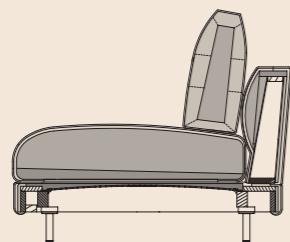

With the Rolf Benz ONNO coffee and side table, transparent purism meets a captivating display of colour and form. Its organic silhouette and elegant finish create a timeless design with a clear edge.

Technical data.

- Wooden inner frame
- Nosag spring support
- **Seating comfort „Lounge Plus“**
 Seat with a layered structure with polyurethane foam and a highquality cold foam, coordinated with each other in terms of height and hardness, with a polyester fleece cover.
 - Back pad in polyurethane foam
 - Back cover quilted underneath with polyester nonwoven High-quality, casual upholstery that forms waves/leaves indentations that are typical of the material. All measurements are approximate.
- **Seating comfort „Lounge Deluxe“**
 Seat made of polyurethane foam, built up in layers and coordinated in different thicknesses and hardnesses, covered with a pad consisting of 20 % viscose foam and 80 % microfibres.
 - Back pad in polyurethane foam
 - Upholstery cover glued-on non-woven polyester A high-quality, especially casual upholstery that forms waves/leaves indentations that are typical of the material - this waviness may even occur in new condition. All measurements are approximate.
- Down-like backrest cushions comprising compartments with a filling made of 100 % microfibres and a supporting core made of polyurethane
- Circular tubular leg, steel, fine structure, matt powdercoated, optionally:
 - Traffic black RAL 9017
 - Umbra grey RAL 7022
- Seat height options 42, 45 or 48 cm

Normal seat depth

Extra-deep seat depth

3 Seat heights available

Lounge Plus

Lounge Deluxe

Important note: The backrest cushions are available with or without a transverse Cacharel pleat (decorative stitching).
 *These elements are only shown in the left version. They are also available in the right version.