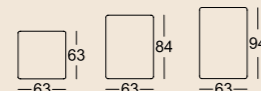

Seat cushion modular upholstered bench element