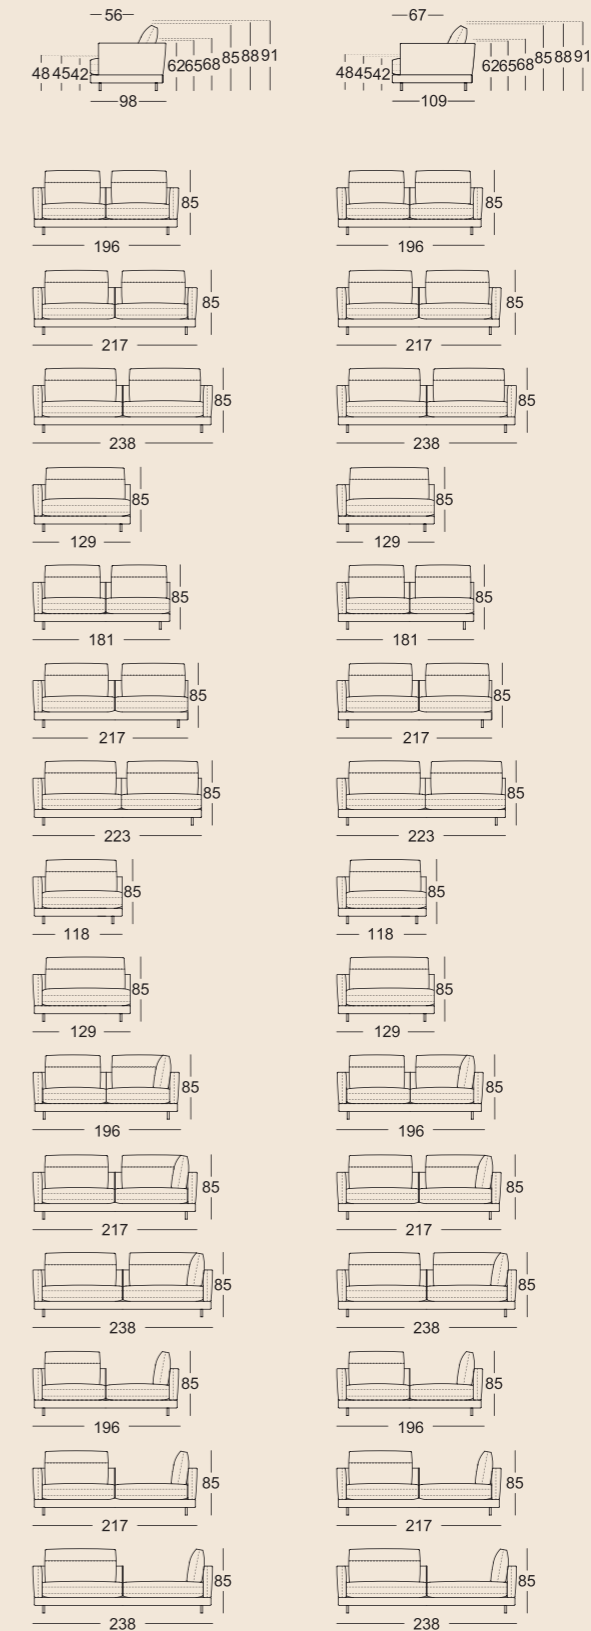

Normal seat depth

Extra-deep seat depth

3 Seat heights available

Lounge Plus

Lounge Deluxe

Important note: The backrest cushions are available with or without a transverse Cacharel pleat (decorative stitching).
 *These elements are only shown in the left version. They are also available in the right version.