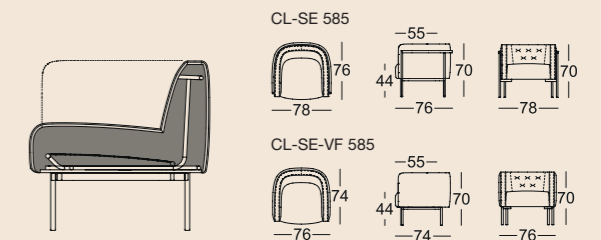

Rolf Benz ONNO

Coffee table

Dimensions:

- 53 x 58 cm, height 37 cm

Side table

Dimensions:

- 39 x 38 cm, height 43 cm

Parsol glass, optionally:

- Grey
- Bronze

Rolf Benz LIVELLO

Three different yarn structures in individual fields blend together to create a harmonious image.

Pure new wool, optionally:

Colour 501:
Grey

Colour 502:
Cappuccino

Colour 503:
Sand

All technical information in this brochure is based on the period prior to printing; this information may have changed subsequently. The colours may vary for technical reasons during printing. Please refer to the samples that are available.