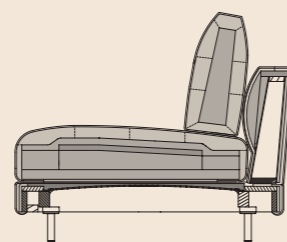

- Wooden inner frame
- Nosag spring support
- **Seating comfort „Lounge Plus“**
 Seat with a layered structure with polyurethane foam and a highquality cold foam, coordinated with each other in terms of height and hardness, with a polyester fleece cover.
 - Back pad in polyurethane foam
 - Back cover quilted underneath with polyester nonwoven High-quality, casual upholstery that forms waves/leaves indentations that are typical of the material. All measurements are approximate.
- **Seating comfort „Lounge Deluxe“**
 Seat made of polyurethane foam, built up in layers and coordinated in different thicknesses and hardnesses, covered with a pad consisting of 20 % viscose foam and 80 % microfibres.
 - Back pad in polyurethane foam
 - Upholstery cover glued-on non-woven polyester A high-quality, especially casual upholstery that forms waves/leaves indentations that are typical of the material - this waviness may even occur in new condition. All measurements are approximate.
- Down-like backrest cushions comprising compartments with a filling made of 100 % microfibres and a supporting core made of polyurethane
- Circular tubular leg, steel, fine structure, matt powdercoated, optionally:
 - Traffic black RAL 9017
 - Umbra grey RAL 7022
- Seat height options 42, 45 or 48 cm

Normal seat depth

Extra-deep seat depth

3 Seat heights available

Lounge Plus

Lounge Deluxe

Important note: The backrest cushions are available with or without a transverse Cacharel pleat (decorative stitching).
 *These elements are only shown in the left version. They are also available in the right version.