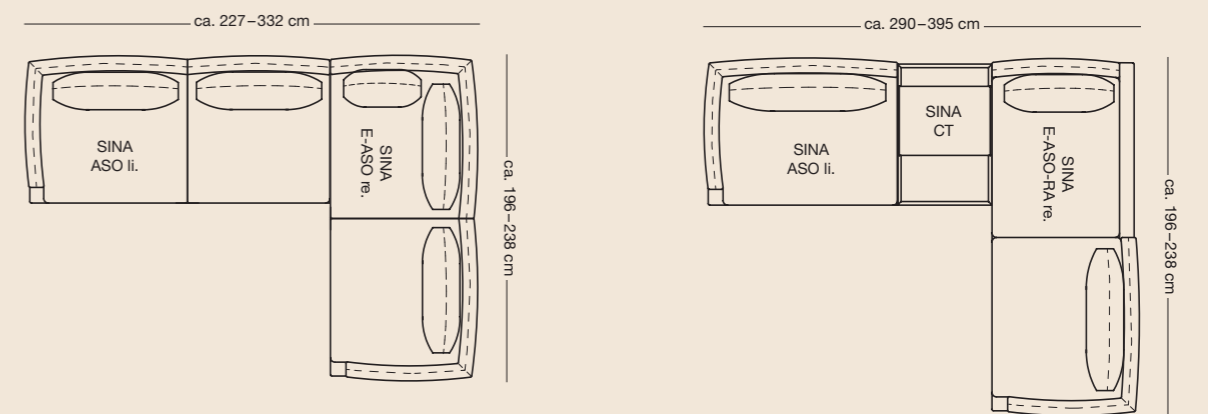

ARB-PSZ-RA 60/SB158*

ARB 60/SB168

EPT 60/SB84*

UE-EPT 60/SB95x95*

E-ARB 60/SB116*

E-ARB 60/SB168*

E-ARB 60/SB189*

E-ARB 60/SB210*

E-ARB-RA 60/SB116*

E-ARB-RA 60/SB168*

E-ARB-RA 60/SB189*

E-ARB-RA 60/SB210*

Important note: The backrest cushions are available with or without a transverse Cacharel pleat (decorative stitching).

*These elements are only shown in the left version. They are also available in the right version.

Modular upholstered bench element

Seat cushion modular upholstered bench element

Low back cushion

Back cushion mat

Backrest extension

Side cushion with or without decorative stitching

Headrest

Combination examples.

Combination longchair

Corner