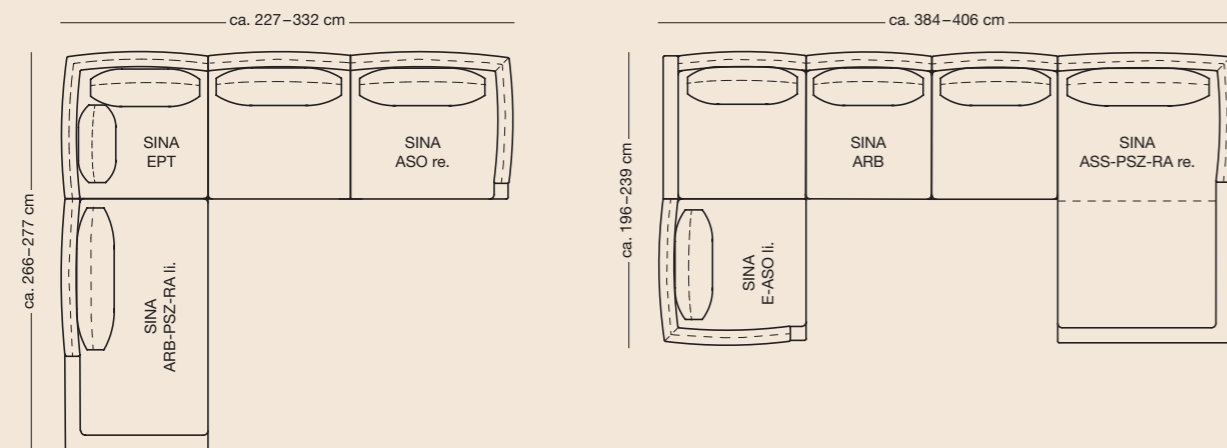

Combination longchair

Corner

Combination examples.

Corner

Landscape

Complementary.

Rolf Benz 906 SINA

Coffee table
(free-standing or connecting)

Dimensions:

- 63 x 94 cm or 63 x 104,5 cm
- Height 21, 24 or 27 cm

Leg design: steel, fine structure, matt powder-coated, optionally:

- Traffic black RAL 9017
- Umbra grey RAL 7022

Shelving

Dimensions:

- 84 x 34 cm, height 46 cm