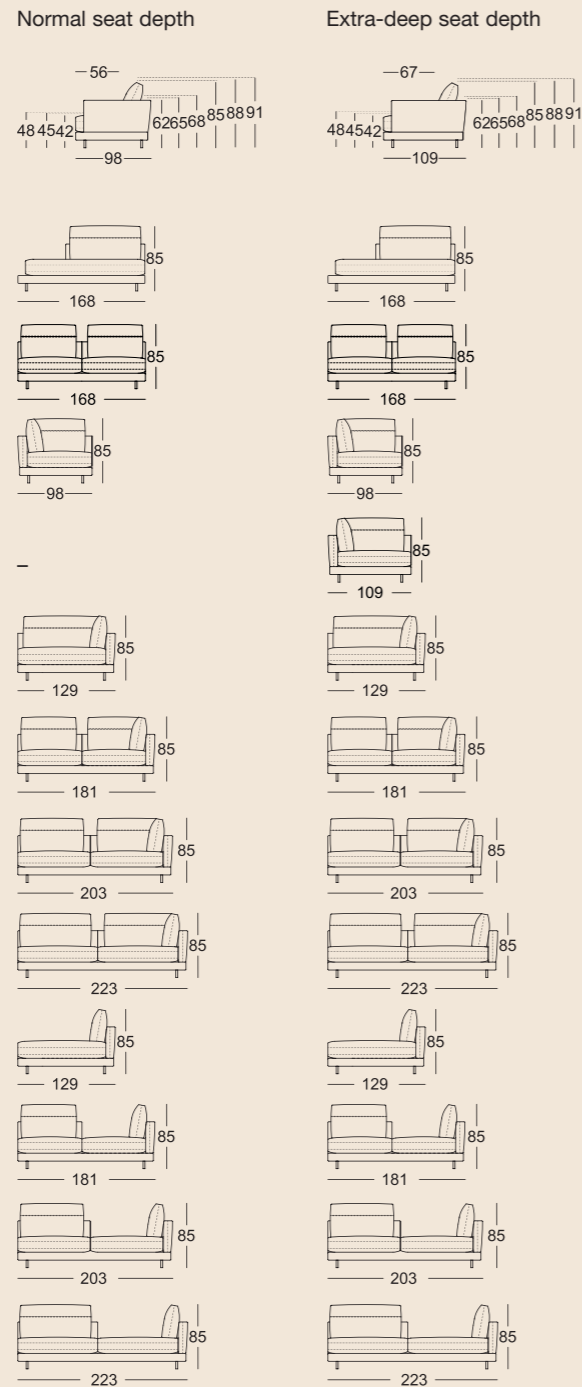

- Wooden inner frame
- Nosag spring support
- **Seating comfort „Lounge Plus“**
 Seat with a layered structure with polyurethane foam and a highquality cold foam, coordinated with each other in terms of height and hardness, with a polyester fleece cover.
 - Back pad in polyurethane foam
 - Back cover quilted underneath with polyester nonwoven High-quality, casual upholstery that forms waves/leaves indentations that are typical of the material. All measurements are approximate.
- **Seating comfort „Lounge Deluxe“**
 Seat made of polyurethane foam, built up in layers and coordinated in different thicknesses and hardnesses, covered with a pad consisting of 20 % viscose foam and 80 % microfibres.
 - Back pad in polyurethane foam
 - Upholstery cover glued-on non-woven polyester A high-quality, especially casual upholstery that forms waves/leaves indentations that are typical of the material - this waviness may even occur in new condition. All measurements are approximate.
- Down-like backrest cushions comprising compartments with a filling made of 100 % microfibres and a supporting core made of polyurethane
- Circular tubular leg, steel, fine structure, matt powdercoated, optionally:
 - Traffic black RAL 9017
 - Umbra grey RAL 7022
- Seat height options 42, 45 or 48 cm

Normal seat depth

Extra-deep seat depth

3 Seat heights available

Lounge Plus

Lounge Deluxe

Important note: The backrest cushions are available with or without a transverse Cacharel pleat (decorative stitching).
 *These elements are only shown in the left version. They are also available in the right version.

Dimensions:

- 63 x 94 cm or 63 x 104,5 cm
- Height 21, 24 or 27 cm

Leg design: steel, fine structure, matt powder-coated, optionally:

- Traffic black RAL 9017
- Umbra grey RAL 7022

Shelving

Dimensions:

- 84 x 34 cm, height 46 cm