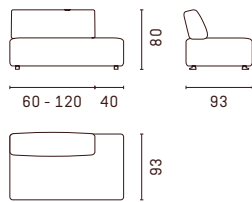

Poufs

Sidetables

Units without armrest

Units with armrest

Terminals