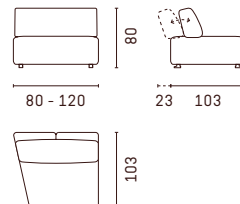

Units without armrest