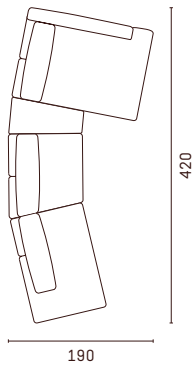

## Units with armrest

## Terminals

Longchairs without armrest

Armrest table

Armrest cushion

Longchairs with armrest

Corners

Megacorners

Headrest

## Configuration examples

en All Louise sofas are custom-made for you in 10 cm increments. Further technical details can be found on [escapade.com](http://escapade.com) or in the configurator at your nearest ESCAPADE partner, who accompanies you on your journey to individuality.