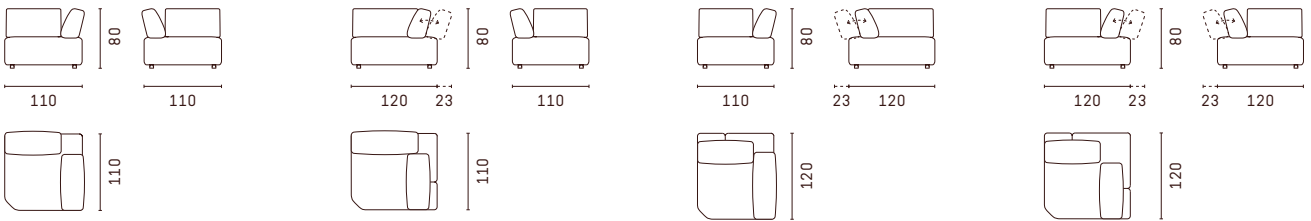

## Units with armrest

## Terminals

Longchairs without armrest

Armrest table

Armrest cushion

Longchairs with armrest

Corners

Megacorners

Headrest

## Configuration examples

en All Louise sofas are custom-made for you in 10 cm increments. Further technical details can be found on [escapade.com](http://escapade.com) or in the configurator at your nearest ESCAPADE partner, who accompanies you on your journey to individuality.