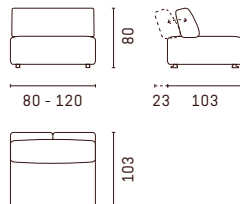

Units without armrest