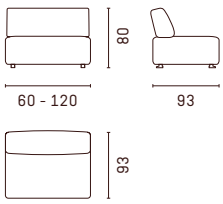

Units without armrest