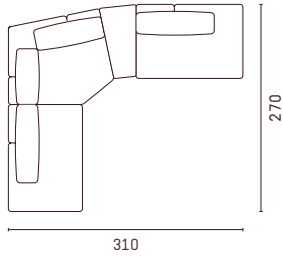

## Units with armrest

## Terminals

Longchairs without armrest

Armrest table

Armrest cushion

Longchairs with armrest

Corners

Megacorners

Headrest

## Configuration examples

en All Louise sofas are custom-made for you in 10 cm increments. Further technical details can be found on [escapade.com](http://escapade.com) or in the configurator at your nearest ESCAPADE partner, who accompanies you on your journey to individuality.