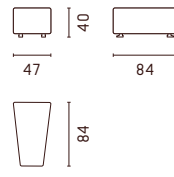

Sidetables