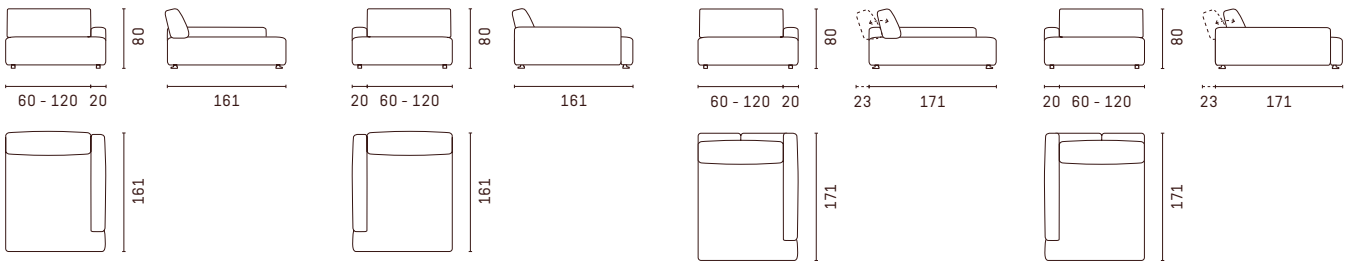

## Units with armrest

## Terminals

Longchairs without armrest

Armrest table

Armrest cushion

Longchairs with armrest

Corners

Megacorners

Headrest

## Configuration examples

en All Louise sofas are custom-made for you in 10 cm increments. Further technical details can be found on [escapade.com](http://escapade.com) or in the configurator at your nearest ESCAPADE partner, who accompanies you on your journey to individuality.