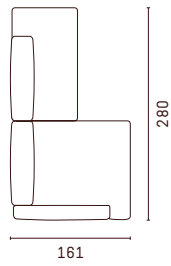

## Units with armrest

## Terminals

Longchairs without armrest

Armrest table

Armrest cushion

Longchairs with armrest

Corners

Megacorners

Headrest

## Configuration examples

en All Louise sofas are custom-made for you in 10 cm increments. Further technical details can be found on [escapade.com](http://escapade.com) or in the configurator at your nearest ESCAPADE partner, who accompanies you on your journey to individuality.