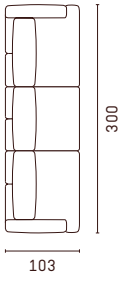

## Units with armrest

## Terminals

Longchairs without armrest

Armrest table

Armrest cushion

Longchairs with armrest

Corners

Megacorners

Headrest

## Configuration examples

en All Louise sofas are custom-made for you in 10 cm increments. Further technical details can be found on [escapade.com](http://escapade.com) or in the configurator at your nearest ESCAPADE partner, who accompanies you on your journey to individuality.