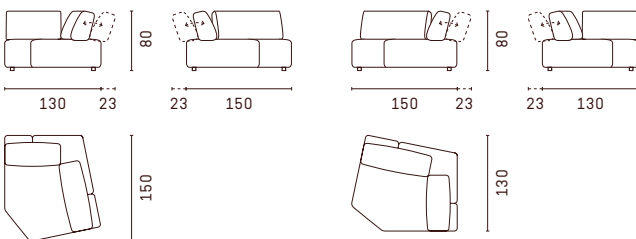

## Units without armrest

## Units with armrest

## Terminals

Longchairs without armrest

Armrest table

Armrest cushion

Longchairs with armrest

Corners

Megacorners

Headrest

## Configuration examples

en All Louise sofas are custom-made for you in 10 cm increments. Further technical details can be found on [escapade.com](http://escapade.com) or in the configurator at your nearest ESCAPADE partner, who accompanies you on your journey to individuality.