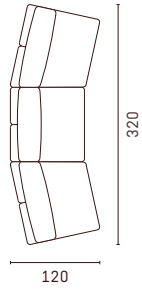

## Units without armrest

## Units with armrest

## Terminals

Longchairs without armrest

Armrest table

Armrest cushion

Longchairs with armrest

Corners

Megacorners

Headrest

## Configuration examples

en All Louise sofas are custom-made for you in 10 cm increments. Further technical details can be found on [escapade.com](http://escapade.com) or in the configurator at your nearest ESCAPADE partner, who accompanies you on your journey to individuality.