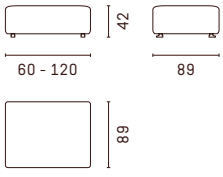

Poufs

Sidetables

Units without armrest

Units with armrest

Terminals