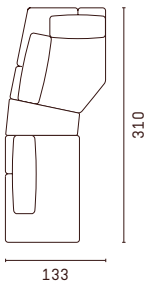

## Units with armrest

## Terminals

Longchairs without armrest

Armrest table

Armrest cushion

Longchairs with armrest

Corners

Megacorners

Headrest

## Configuration examples

en All Louise sofas are custom-made for you in 10 cm increments. Further technical details can be found on [escapade.com](http://escapade.com) or in the configurator at your nearest ESCAPADE partner, who accompanies you on your journey to individuality.