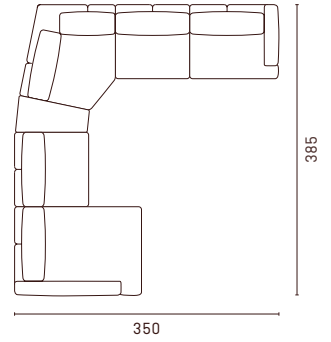

## Units with armrest

## Terminals

Longchairs without armrest

Armrest table

Armrest cushion

Longchairs with armrest

Corners

Megacorners

Headrest

## Configuration examples

en All Louise sofas are custom-made for you in 10 cm increments. Further technical details can be found on [escapade.com](http://escapade.com) or in the configurator at your nearest ESCAPADE partner, who accompanies you on your journey to individuality.