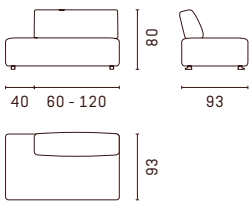

Poufs

Sidetables

Units without armrest

Units with armrest

Terminals