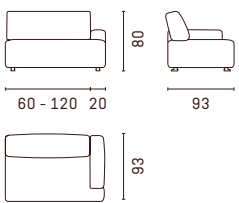

Units with armrest