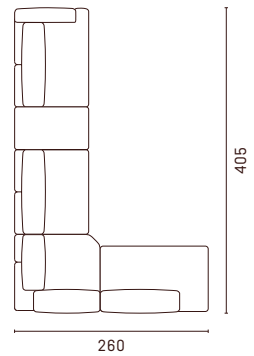

## Units with armrest

## Terminals

Longchairs without armrest

Armrest table

Armrest cushion

Longchairs with armrest

Corners

Megacorners

Headrest

## Configuration examples

en All Louise sofas are custom-made for you in 10 cm increments. Further technical details can be found on [escapade.com](http://escapade.com) or in the configurator at your nearest ESCAPADE partner, who accompanies you on your journey to individuality.