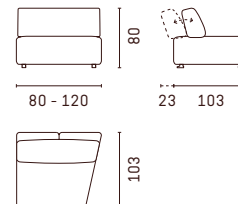

Units without armrest