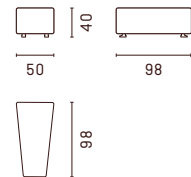

Sidetables