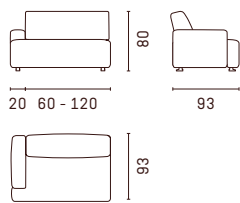

Units with armrest