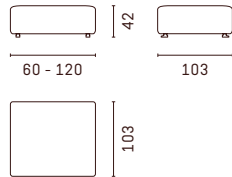

Poufs

Sidetables

Units without armrest

Units with armrest

Terminals