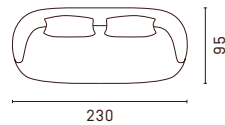

Astoria

BB - Sofas

BS/SB - Sofas with smartchair

BF/FB - Sofas with freechair

Configuration examples

^{en} All Astoria sofas are custom-made for you in 10 cm increments. Further technical details can be found on escapade.com or in the configurator at your nearest ESCAPADE partner, who accompanies you on your journey to individuality.