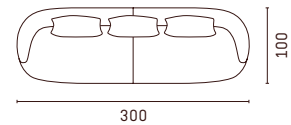

Astoria

BB - Sofas

BS/SB - Sofas with smartchair

BF/FB - Sofas with freechair

Configuration examples

^{en} All Astoria sofas are custom-made for you in 10 cm increments. Further technical details can be found on escapade.com or in the configurator at your nearest ESCAPADE partner, who accompanies you on your journey to individuality.