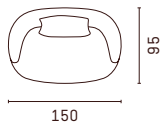

Astoria

BB - Sofas

BS/SB - Sofas with smartchair

BF/FB - Sofas with freechair

Configuration examples

^{en} All Astoria sofas are custom-made for you in 10 cm increments. Further technical details can be found on escapade.com or in the configurator at your nearest ESCAPADE partner, who accompanies you on your journey to individuality.