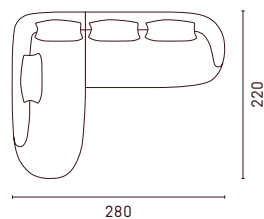

Astoria

BB - Sofas

BS/SB - Sofas with smartchair

BF/FB - Sofas with freechair

Configuration examples

^{en} All Astoria sofas are custom-made for you in 10 cm increments. Further technical details can be found on escapade.com or in the configurator at your nearest ESCAPADE partner, who accompanies you on your journey to individuality.