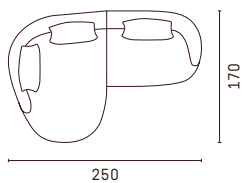

Astoria

BB - Sofas

BS/SB - Sofas with smartchair

BF/FB - Sofas with freechair

Configuration examples

^{en} All Astoria sofas are custom-made for you in 10 cm increments. Further technical details can be found on escapade.com or in the configurator at your nearest ESCAPADE partner, who accompanies you on your journey to individuality.